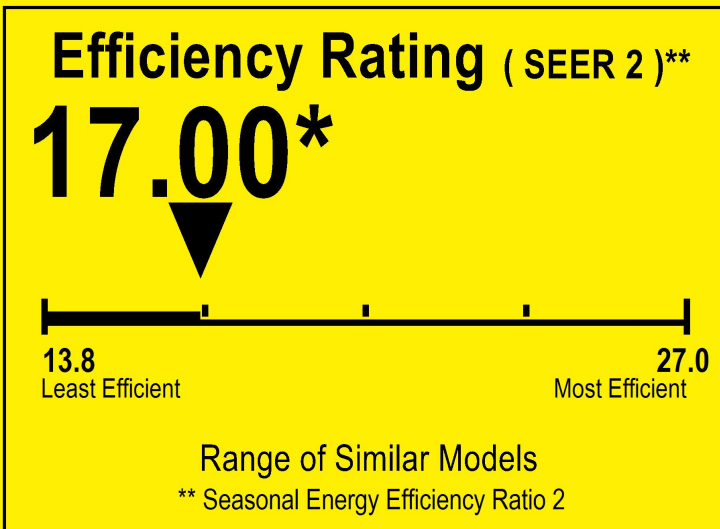

U.S. Government

Federal law prohibits removal of this label before consumer purchase.

ENERGYGUIDE

Central Air Conditioner
Cooling Only
Split System

PREMIUM LEVELLA
Model PIAW1801725TB

For energy cost info, visit productinfo.energy.gov