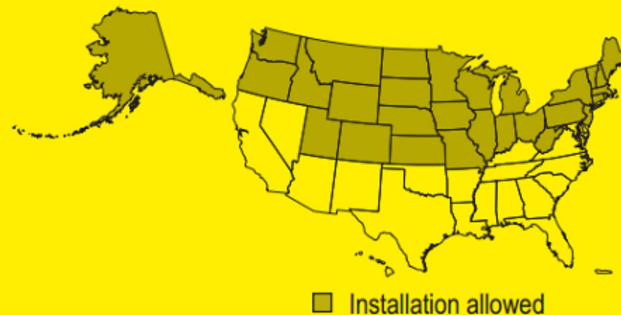

U.S. Government

Federal law prohibits removal of this label before consumer purchase.

ENERGYGUIDE

Central Air Conditioner
Cooling Only
Split System

PREMIUM LEVELLA
Model PIAW1801725TB

For energy cost info, visit productinfo.energy.gov

* Your air conditioner's efficiency rating may be better depending on the coil your contractor installs.

Notice

Federal law allows this unit to be installed **only in:**

AK, CO, CT, ID, IL, IA, IN, KS, MA, ME, MI, MN, MO, MT, ND, NE, NH, NJ, NY, OH, OR, PA, RI, SD, UT, VT, WA, WV, WI, WY, and U.S. territories.