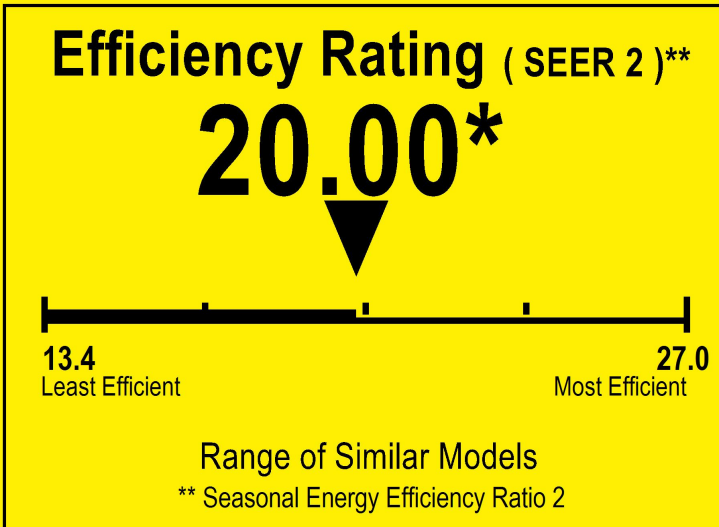

U.S. Government

Federal law prohibits removal of this label before consumer purchase.

ENERGYGUIDE

Central Air Conditioner
Cooling Only
Split System

PREMIUM LEVELLA
Model PIAW12017TB

For energy cost info, visit productinfo.energy.gov