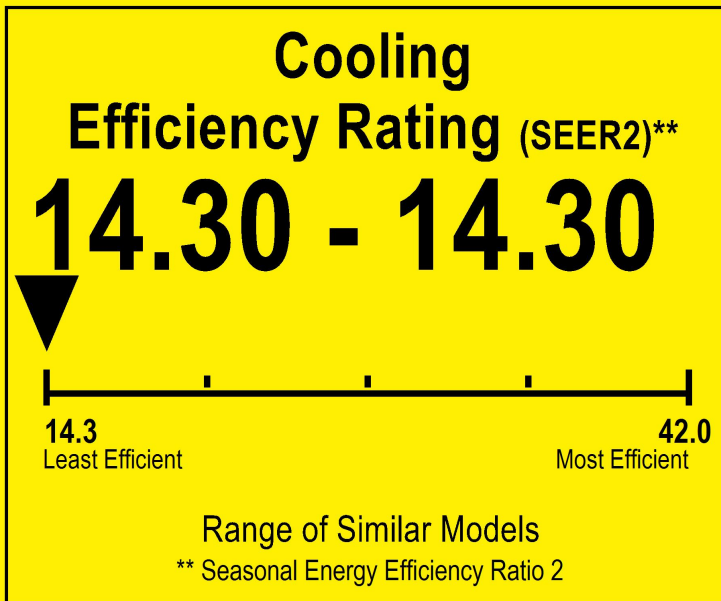

U.S. Government

Federal law prohibits removal of this label before consumer purchase.

ENERGYGUIDE

Heat Pump
Cooling and Heating
Split System

Everwell
Model CAC3613HA15

▼ This system's efficiency ratings depend on the coil your contractor installs with this unit. The heating efficiency rating varies slightly in different geographic regions. Ask your contractor for details.