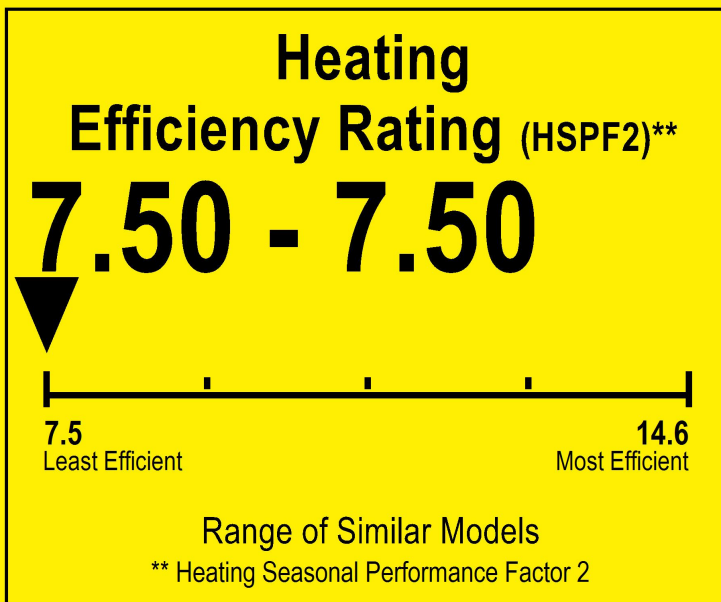

U.S. Government

Federal law prohibits removal of this label before consumer purchase.

ENERGYGUIDE

Heat Pump
Cooling and Heating
Split System

Everwell
Model CAC3613HA15

▼ This system's efficiency ratings depend on the coil your contractor installs with this unit. The heating efficiency rating varies slightly in different geographic regions. Ask your contractor for details.